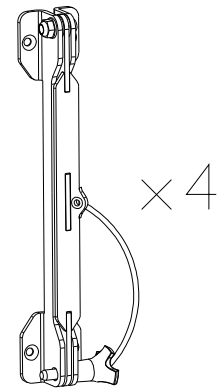

- The KRW-118 is an optional accessory for flying XW118, S18W and S18WP subwoofers.

IMPORTANT: The maximum number of XW118, S18W, S18WP cabinets that can be hung from the BRWX bumper is four.

- ~ *El KRW-118 es un accesorio opcional para el volado de los subwoofers XW118, S18W y S18WP.*

IMPORTANTE: El número máximo de cajas XW118, S18W, S18WP que se pueden colgar de la estructura BRWX es de cuatro.