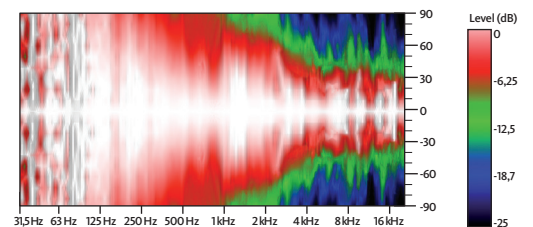

JOKER

JK12MA

12" COAXIAL
LOW-PROFILE ACTIVE
STAGE MONITOR

Joker

JK12MA

Your definitive stage tool!
Superb musical and vocal performance with an awesome low-end.
Low profile and lightweight in a compact size.

JK12MA

12" COAXIAL
LOW-PROFILE ACTIVE
STAGE MONITOR

Coaxial speaker

Multiple PRESETS available

TECHNICAL FEATURES

Amplifier (program power)	600 + 100 W Class D Bi-amplified
Input sensitivity	8 dBu – 1.94 V
Input Impedance	20 kΩ Balanced
Maximum input level	20 dBu
Mains	Universal Switching Power Supply 85-265 V/45-65 Hz
Average current draw	0.7 A (Heavy duty musical program)
SPL (1 m)	126 dB continuous, 129 dB peak
Built-in DSP	48 bit
Presets	MONITOR / FULL RANGE / NEARFIELD / SPEECH / XOVER / PRESENCE / PRESENCE +
AD/DA converters	24 bit – 48 kHz
Standby mode consumption	< 5 W
Adjustable Delay line	118 ms / 40 m
Frequency response (-10 dB)	48 Hz – 20 kHz
Components	Coaxial transducer LF-MF HF 12" Coaxial woofer (3" voice coil) 3" Titanium diaphragm driver
Directivity (HxV)	60° x 40°
Dimensions (HxWxD)	374 x 600 x 565 mm
Weight	24.4 kg
Finish	Multilayer plywood 1.5 mm optimized steel grille with foam High resistant bi-component black Polyurea® coating

FREQUENCY RESPONSE 1W/1m (FULL RANGE PRESET)

HORIZONTAL COVERAGE

VERTICAL COVERAGE

BOTTOM VIEW

LEFT VIEW

ACCESSORIES

FC-JK12MA

UB-L