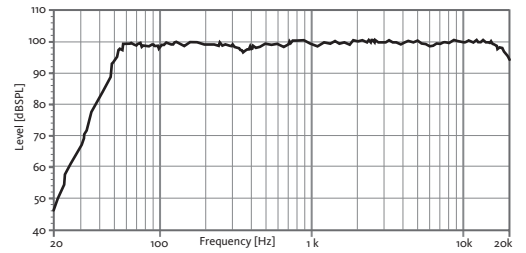

JOKER

JK12MA

12" COAXIAL
LOW-PROFILE ACTIVE
STAGE MONITOR

Joker

JK12MA

Your definitive stage tool!
Superb musical and vocal performance with an awesome low-end.
Low profile and lightweight in a compact size.

JK12MA

12" COAXIAL
LOW-PROFILE ACTIVE
STAGE MONITOR

Coaxial speaker

Multiple PRESETS available

TECHNICAL FEATURES

Amplifier (program power)	600 + 100 W Class D Bi-amplified
Input sensitivity	8 dBu – 1.94 V
Input Impedance	20 kΩ Balanced
Maximum input level	20 dBu
Mains	Universal Switching Power Supply 85-265 V/45-65 Hz
Average current draw	0.7 A (Heavy duty musical program)
SPL (1 m)	126 dB continuous, 129 dB peak
Built-in DSP	48 bit
Presets	MONITOR / FULL RANGE / NEARFIELD / SPEECH / XOVER / PRESENCE / PRESENCE +
AD/DA converters	24 bit – 48 kHz
Standby mode consumption	< 5 W
Adjustable Delay line	118 ms / 40 m
Frequency response (-10 dB)	48 Hz – 20 kHz
Components	Coaxial transducer LF-MF HF 12" Coaxial woofer (3" voice coil) 3" Titanium diaphragm driver
Directivity (HxV)	60° x 40°
Dimensions (HxWxD)	374 x 600 x 565 mm
Weight	24.4 kg
Finish	Multilayer plywood 1.5 mm optimized steel grille with foam High resistant bi-component black Polyurea® coating

FREQUENCY RESPONSE 1W/1m (FULL RANGE PRESET)

HORIZONTAL COVERAGE

VERTICAL COVERAGE

BOTTOM VIEW

LEFT VIEW

ACCESSORIES

FC-JK12MA

UB-L