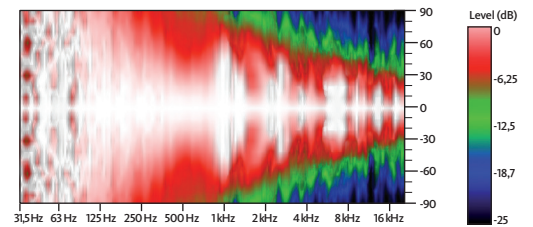

JOKER

JK12MA

12" COAXIAL
LOW-PROFILE ACTIVE
STAGE MONITOR

Joker

JK12MA

Your definitive stage tool!
Superb musical and vocal performance with an awesome low-end.
Low profile and lightweight in a compact size.

JK12MA

12" COAXIAL
LOW-PROFILE ACTIVE
STAGE MONITOR

Coaxial speaker

Multiple PRESETS available

TECHNICAL FEATURES

Amplifier (program power)	600 + 100 W Class D Bi-amplified
Input sensitivity	8 dBu – 1.94 V
Input Impedance	20 kΩ Balanced
Maximum input level	20 dBu
Mains	Universal Switching Power Supply 85-265 V/45-65 Hz
Average current draw	0.7 A (Heavy duty musical program)
SPL (1 m)	126 dB continuous, 129 dB peak
Built-in DSP	48 bit
Presets	MONITOR / FULL RANGE / NEARFIELD / SPEECH / XOVER / PRESENCE / PRESENCE +
AD/DA converters	24 bit – 48 kHz
Standby mode consumption	< 5 W
Adjustable Delay line	118 ms / 40 m
Frequency response (-10 dB)	48 Hz – 20 kHz
Components	Coaxial transducer LF-MF HF 12" Coaxial woofer (3" voice coil) 3" Titanium diaphragm driver
Directivity (HxV)	60° x 40°
Dimensions (HxWxD)	374 x 600 x 565 mm
Weight	24.4 kg
Finish	Multilayer plywood 1.5 mm optimized steel grille with foam High resistant bi-component black Polyurea® coating

FREQUENCY RESPONSE 1W/1m (FULL RANGE PRESET)

HORIZONTAL COVERAGE

VERTICAL COVERAGE

BOTTOM VIEW

LEFT VIEW

ACCESSORIES

FC-JK12MA

UB-L